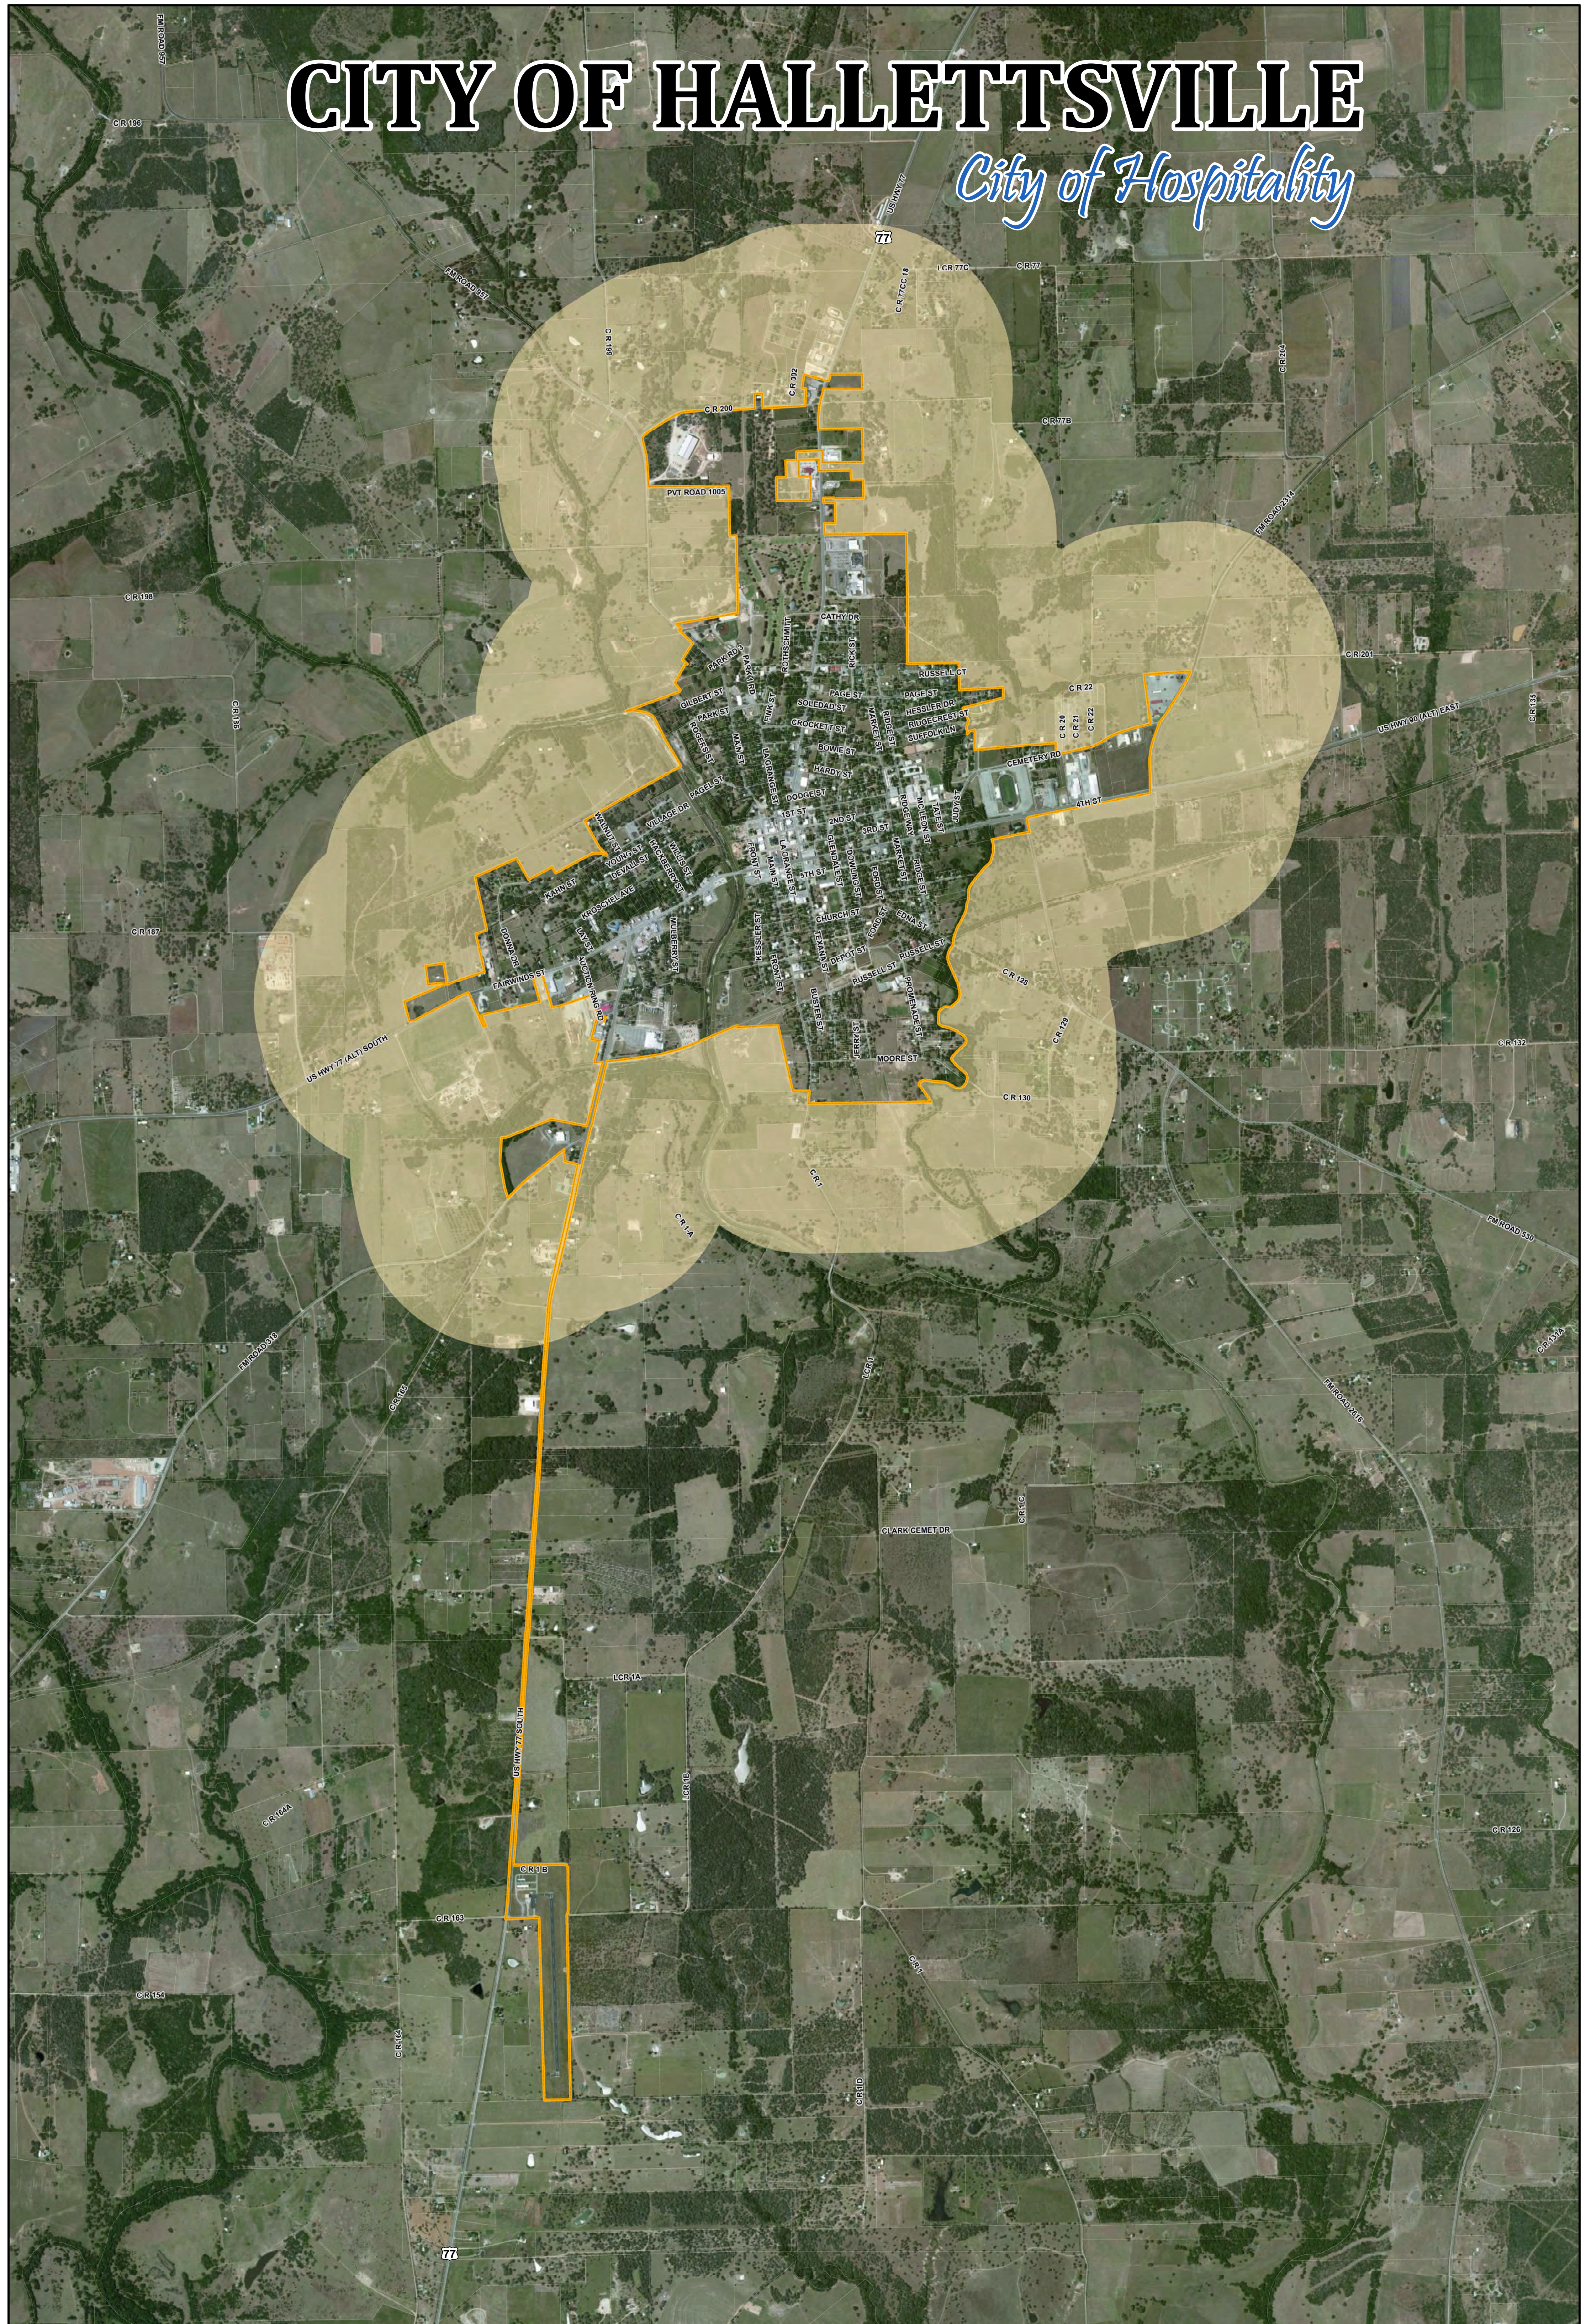

CITY OF HALLETTSVILLE

City of Hospitality

LEGEND

- CITY LIMITS
- HALF MILE ETJ
- PARCELS

CITY OF HALLETTSVILLE CITY LIMITS AND ETJ
 DATA SOURCES:
 ORTHOIMAGERY: BING AERIAL MAP 2016
 CITY LIMITS - CITY OF HALLETTSVILLE 2016
 PARCELS - LAMAR COUNTY MAY 2016
 COORDINATE SYSTEM: NAD83 TEXAS STATE PLANE SOUTH CENTRAL FIPS 4204