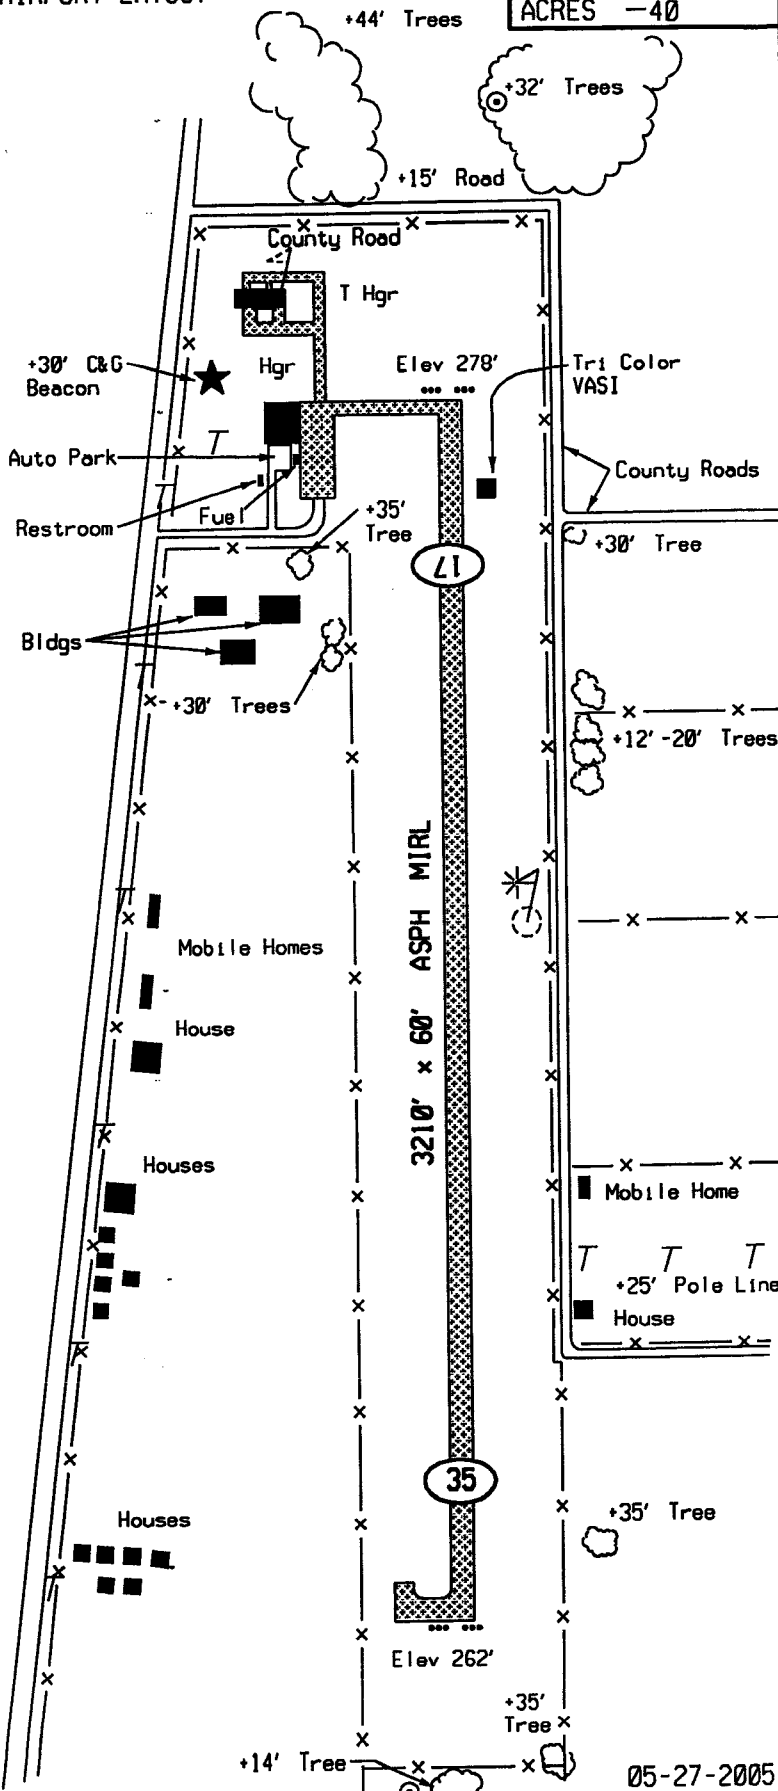

AIRPORT LOCATION

US 77

+29° 28' N  
+96° 55' W

HALLETTSVILLE

US 90A

US 90A

US 77A

HALLETTSVILLE  
MUNICIPAL  
AIRPORT

0 1 2  
SCALE IN MILES

+29° 23' N  
+97° 00' W

US 77

AIRPORT LAYOUT

SITE NO.-24002.11A  
ACRES -40

REMARKS:

- 1. AIRPORT LOCATED ON 7.5 MIN HALLETTSVILLE QUAD

5° 29' E  
(2000)

0 500 1000  
SCALE IN FEET